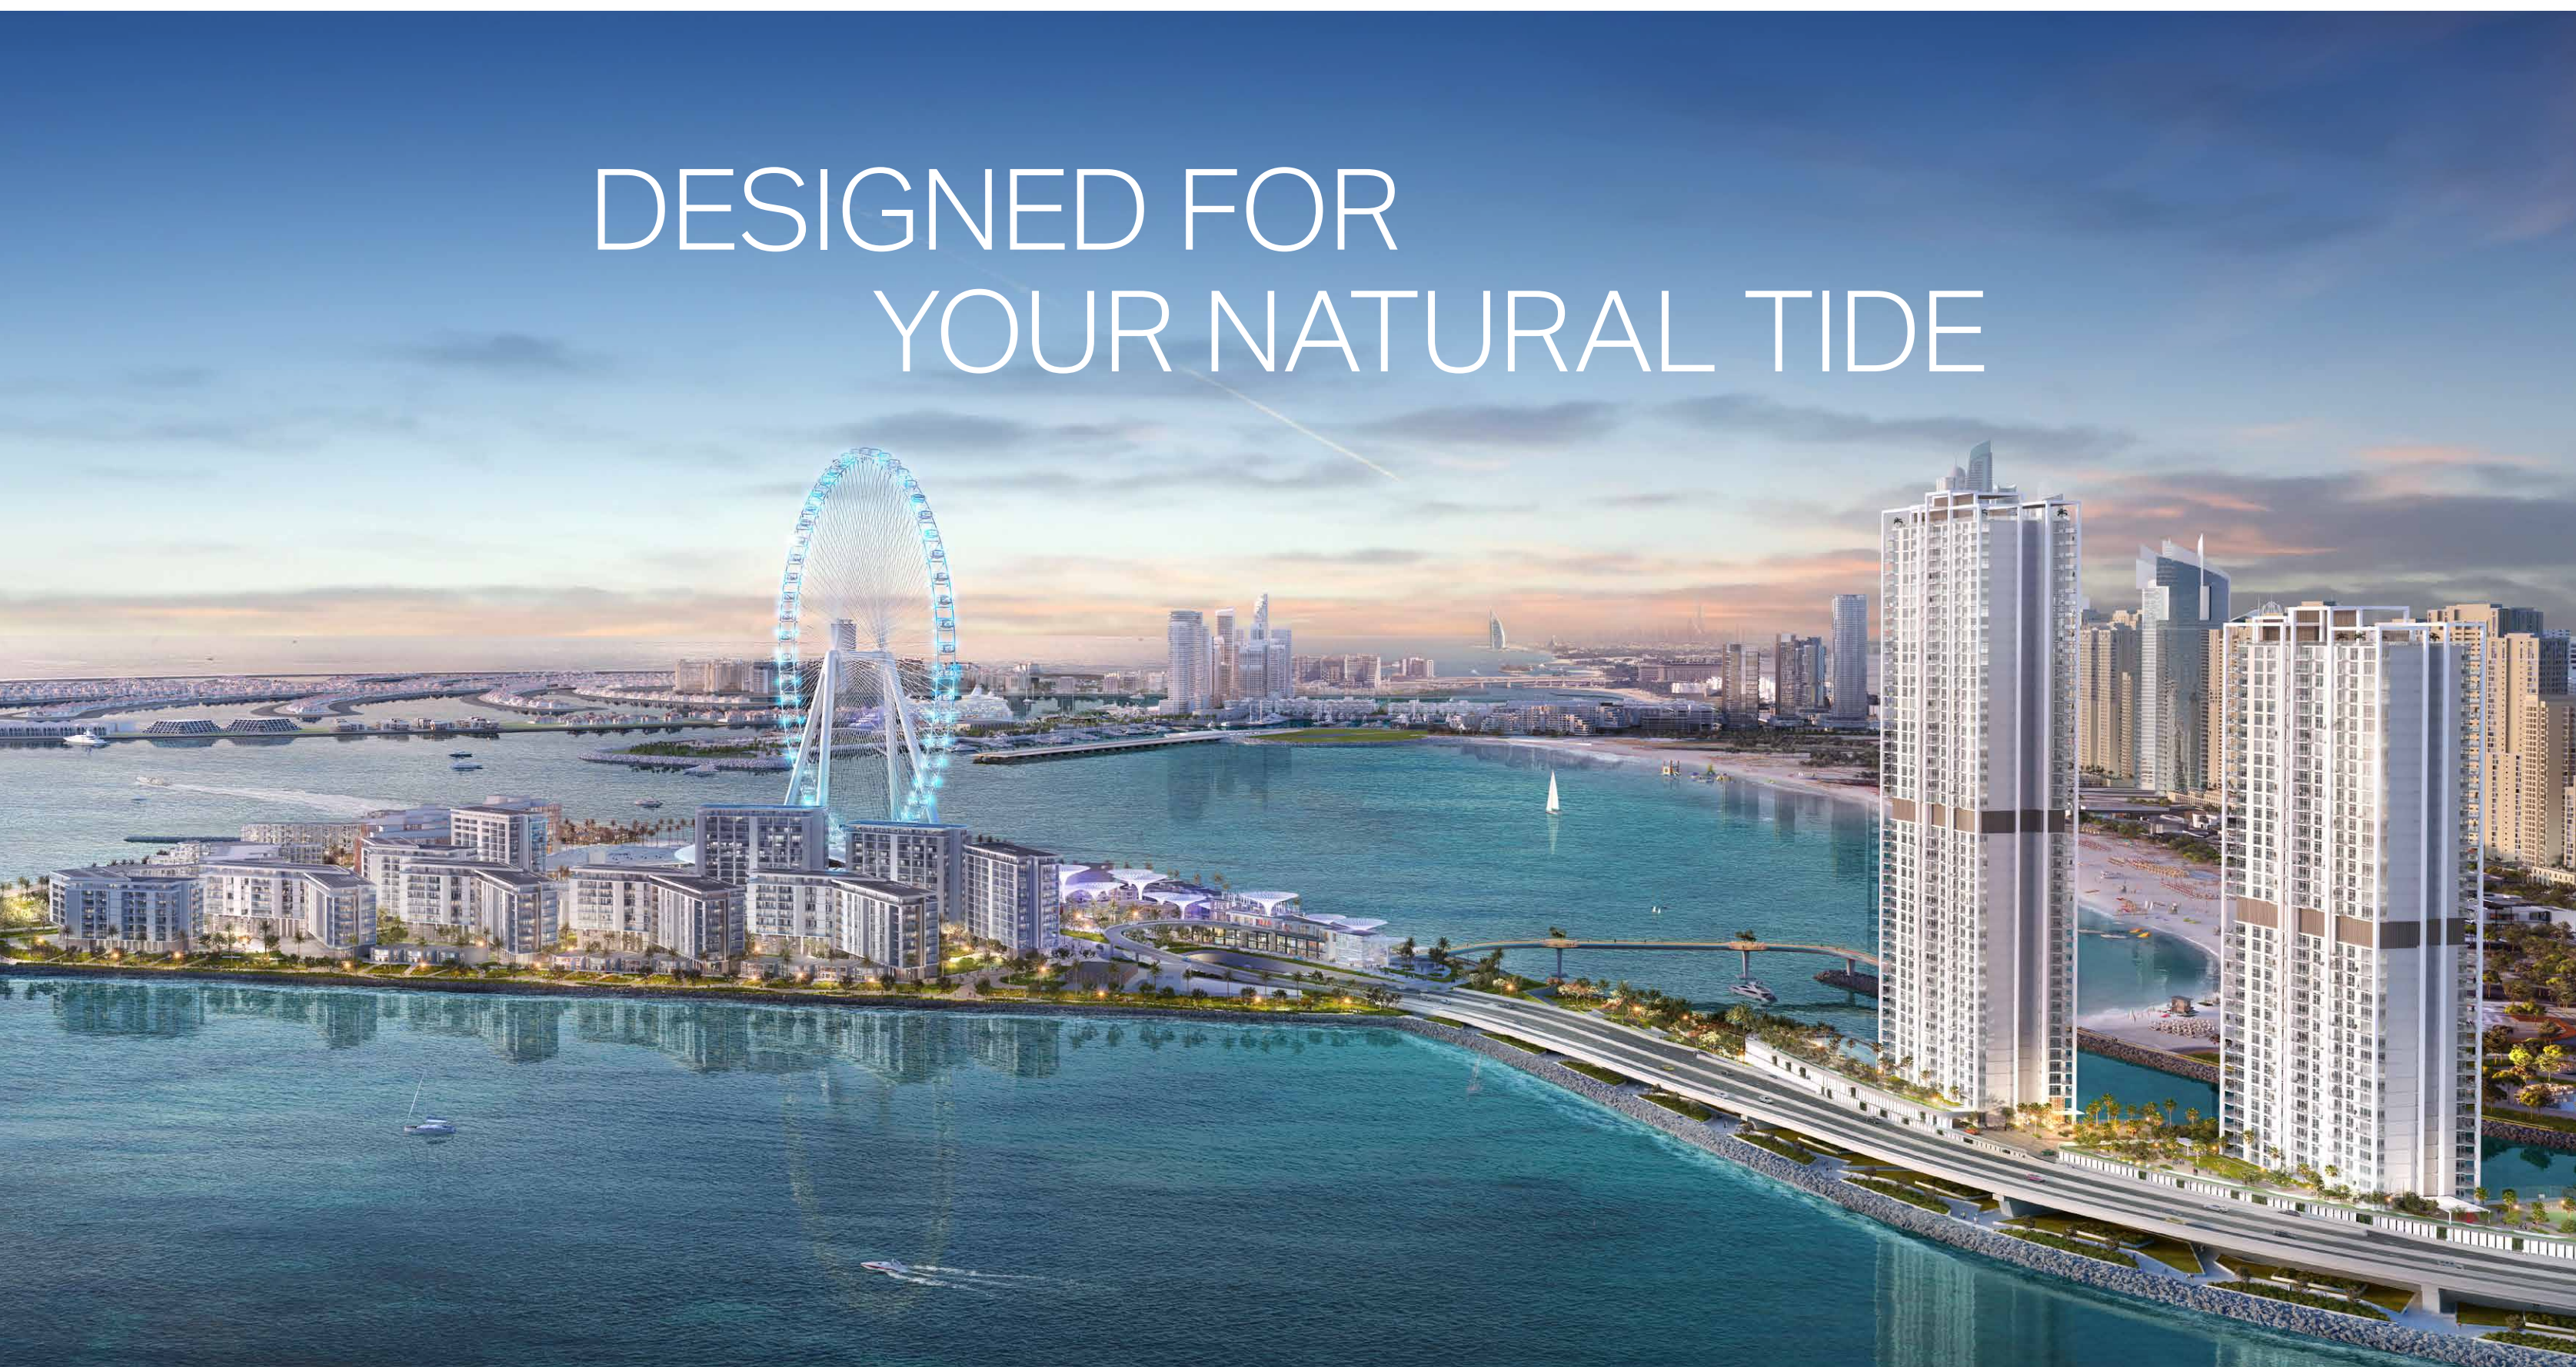

BLUEWATERS *bay*

DESIGNED FOR
YOUR NATURAL TIDE

STARTING PRICE

2.85M

1 BEDROOM

4.42M

2 BEDROOM

6.61M