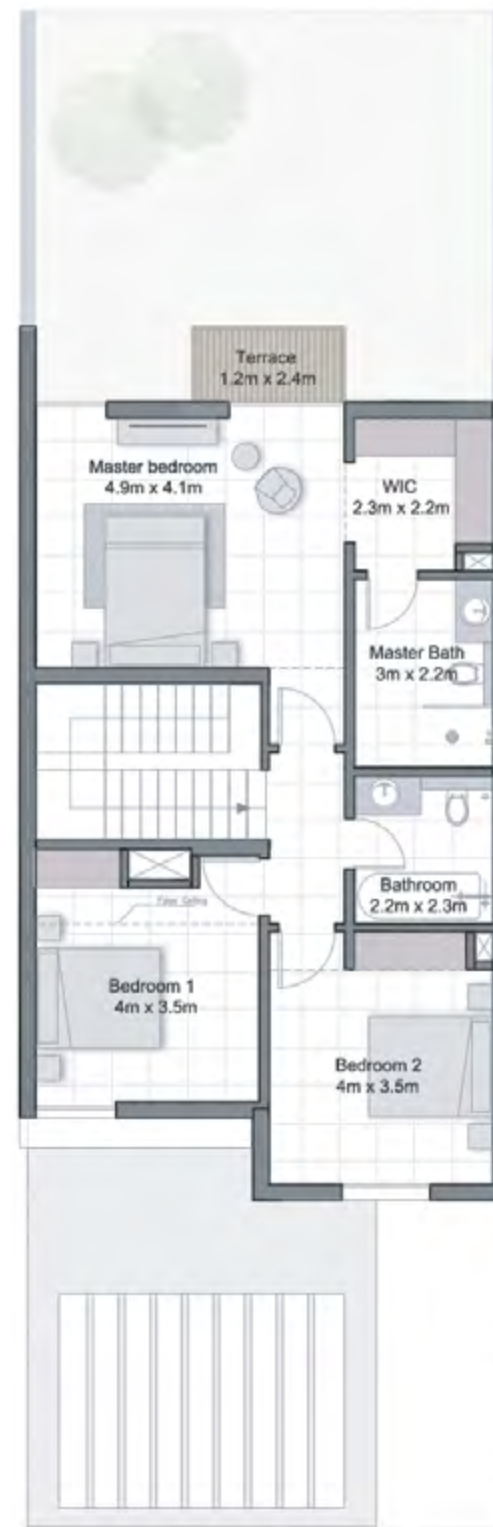

Bicycle Track

CHERRYWOODS

GROUND FLOOR

FIRST FLOOR

3 BEDROOM MIDDLE UNIT

TOTAL AREA : 2,233 sq.ft.

CHERRYWOODS

GROUND FLOOR

FIRST FLOOR

3 BEDROOM CORNER UNIT

TOTAL AREA : 2,367 sq.ft.

CHERRYWOODS

GROUND FLOOR

FIRST FLOOR

4 BEDROOM CORNER UNIT

TOTAL AREA : 2,634 sq.ft.