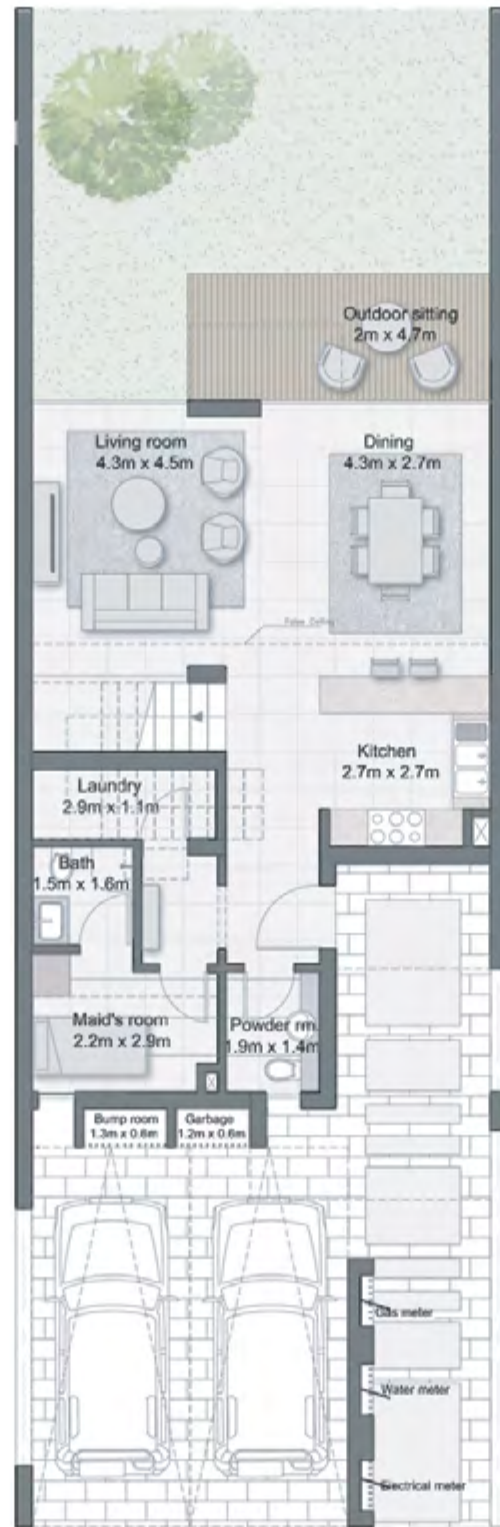

● CHERRYWOODS

CHERRYWOODS

Swimming Pools

Fitness Centre

Tennis Courts

Basketball Courts

Childrens Playgrounds

Running Track

Bicycle Track

CHERRYWOODS

GROUND FLOOR

FIRST FLOOR

3 BEDROOM MIDDLE UNIT

TOTAL AREA : 2,233 sq.ft.

CHERRYWOODS

GROUND FLOOR

FIRST FLOOR

3 BEDROOM CORNER UNIT

TOTAL AREA : 2,367 sq.ft.

CHERRYWOODS

GROUND FLOOR

FIRST FLOOR

4 BEDROOM CORNER UNIT

TOTAL AREA : 2,634 sq.ft.