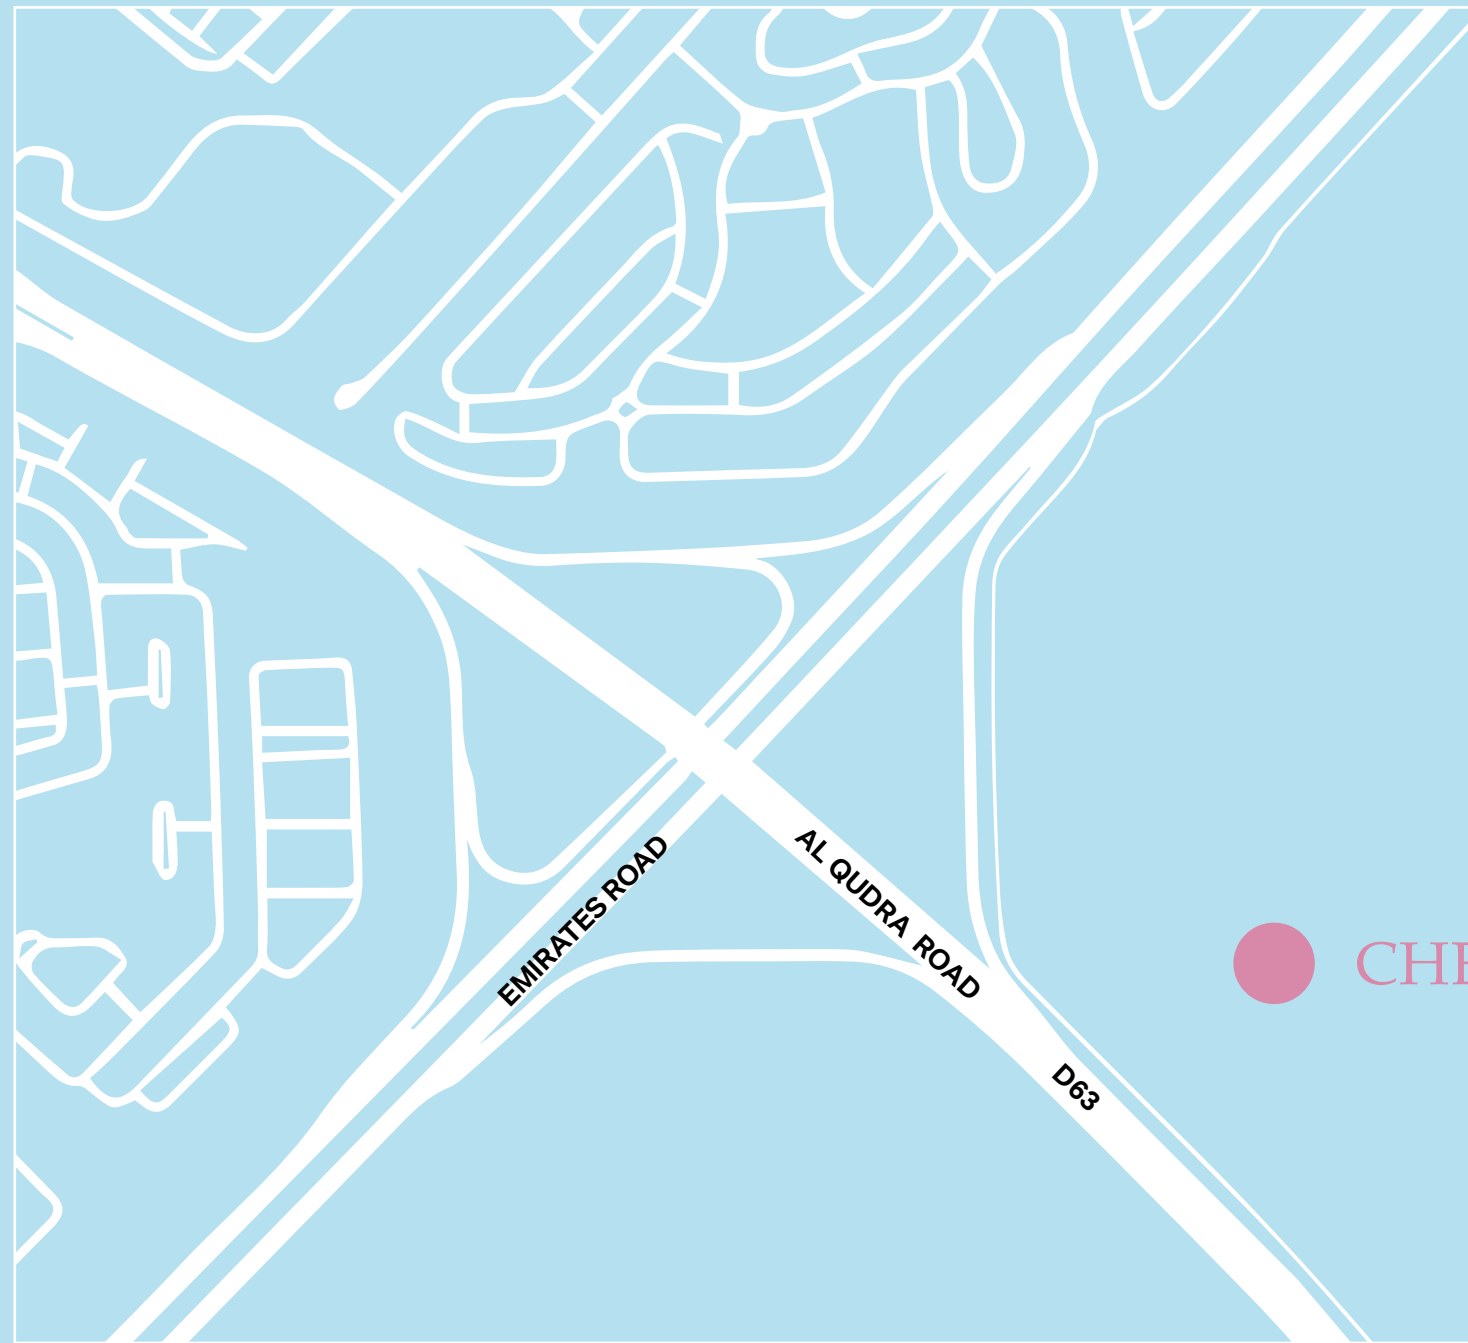

2

MAKE
ROOM
FOR GOOD
THINGS

3

CONNECTIVITY

Celebrate and bring the people you love together in your dream home. Cherrywoods is located at the crossroads between Emirates Road and Al Qudra Road, which provides easy access for residents and visitors alike.

5 km from Arabian Ranches 1 & 2,
Motor City and Dubai Sports City

10 km from Dubai Investment Park

15 km from Burj Al Arab
and Madinat Jumeirah

15 km from the Expo 2020 venue

20 km from the Al Maktoum
International Airport