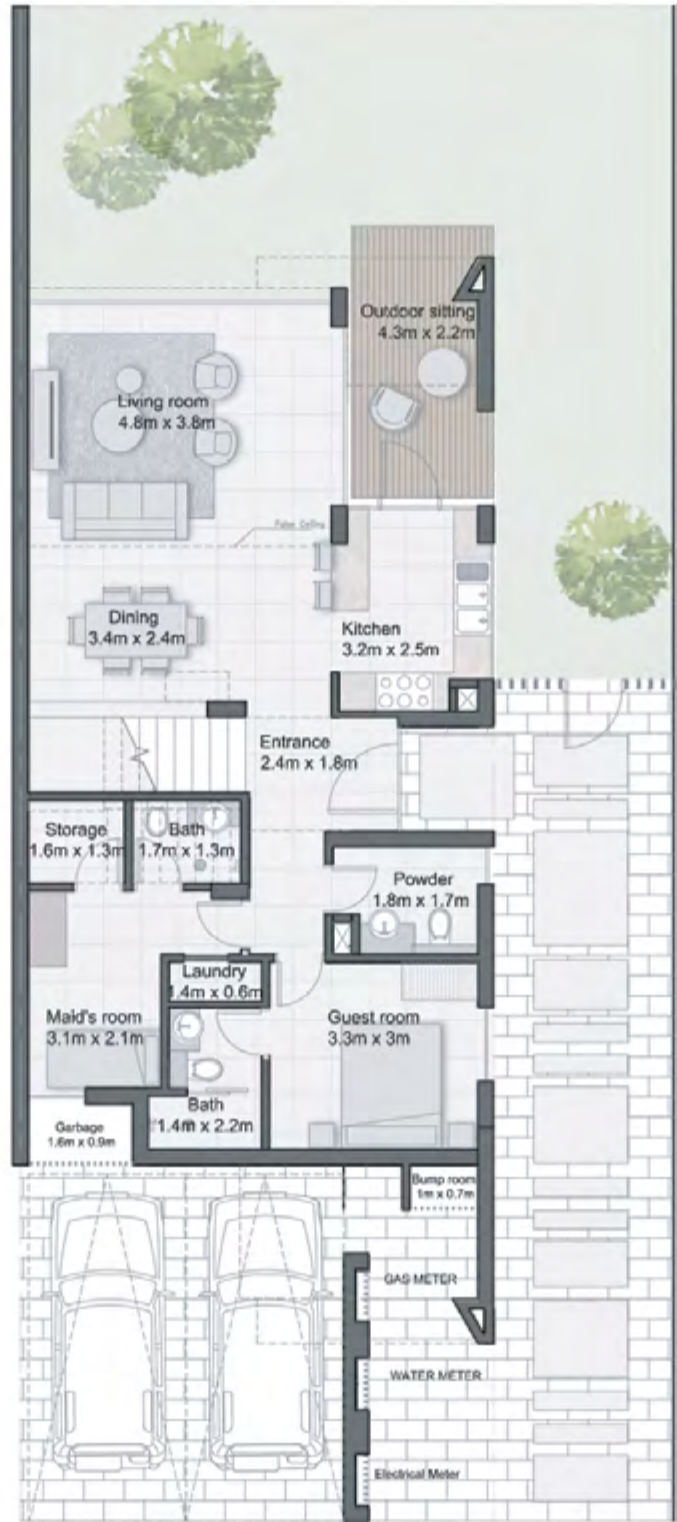

Bicycle Track

CHERRYWOODS

GROUND FLOOR

FIRST FLOOR

3 BEDROOM MIDDLE UNIT

TOTAL AREA : 2,233 sq.ft.

CHERRYWOODS

GROUND FLOOR

FIRST FLOOR

3 BEDROOM CORNER UNIT

TOTAL AREA : 2,367 sq.ft.

CHERRYWOODS

GROUND FLOOR

FIRST FLOOR

4 BEDROOM CORNER UNIT

TOTAL AREA : 2,634 sq.ft.