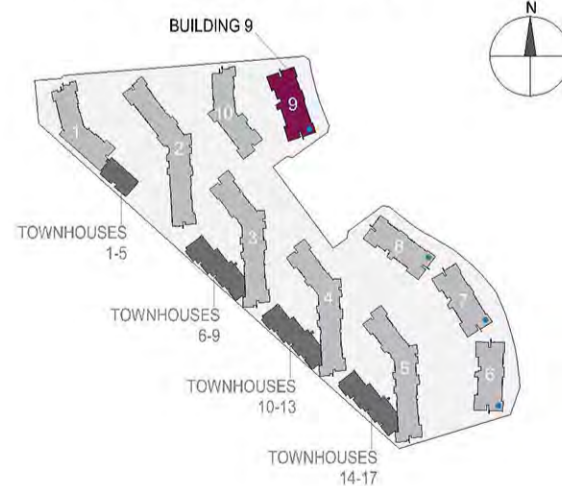

BUILDING LOCATION

Views Legend

- AD - Ain Dubai
- DM - Dubai Marina
- B - Boulevard
- G - Garden
- S - Seaview