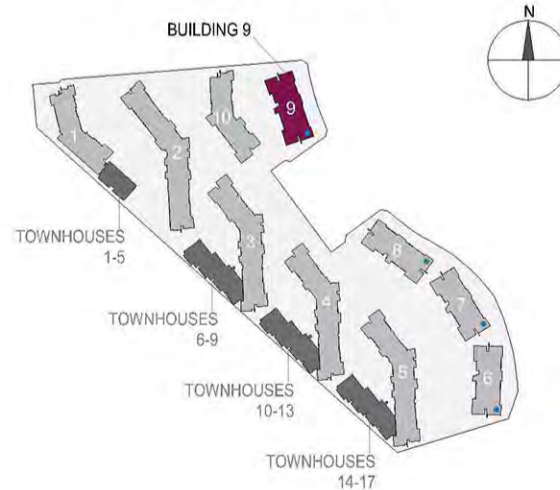

2

AD

FLOOR LEVEL

	14th level
	13th level
	12th level
	11th level
	10th level
	9th level
	8th level
	7th level
	6th level
	5th level
	4th level
	3rd level
	2nd level
103	1st level

FLOOR SHAPE

BUILDING LOCATION

Views Legend

- AD - Ain Dubai
- DM - Dubai Marina
- B - Boulevard
- G - Garden
- S - Seaview

2 BEDROOM APARTMENT | TYPE 1-1

Level 1

1 Unit	Net Area	Balcony Area	Total Area	Parking Bay	Views
104	1,496 Sq. Ft.	576 Sq. Ft.	2,072 Sq. Ft.	1	G

FLOOR LEVEL

14th level
13th level
12th level
11th level
10th level
9th level
8th level
7th level
6th level
5th level
4th level
3rd level
2nd level
104
1st level

FLOOR SHAPE

BUILDING LOCATION

Views Legend

- AD - Ain Dubai
- DM - Dubai Marina
- B - Boulevard
- G - Garden
- S - Seaview