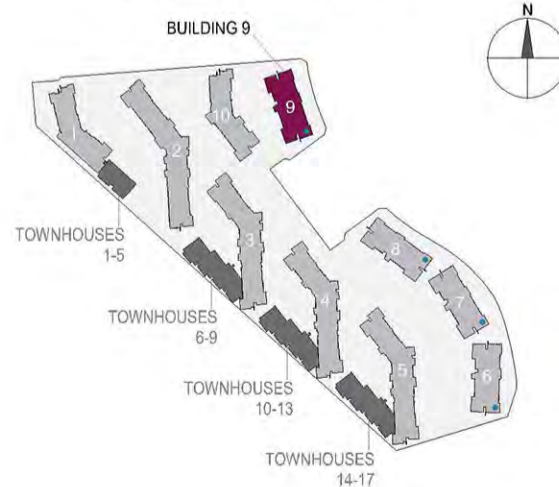

BUILDING LOCATION

Views Legend

- AD - Ain Dubai
- DM - Dubai Marina
- B - Boulevard
- G - Garden
- S - Seaview