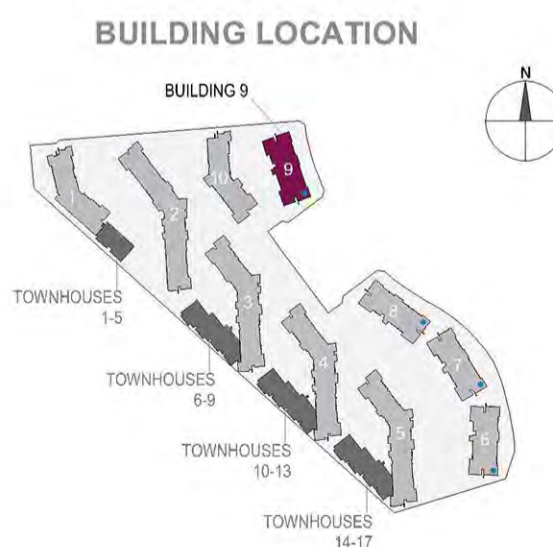

Views Legend

- AD - Ain Dubai
- DM - Dubai Marina
- B - Boulevard
- G - Garden
- S - Seaview