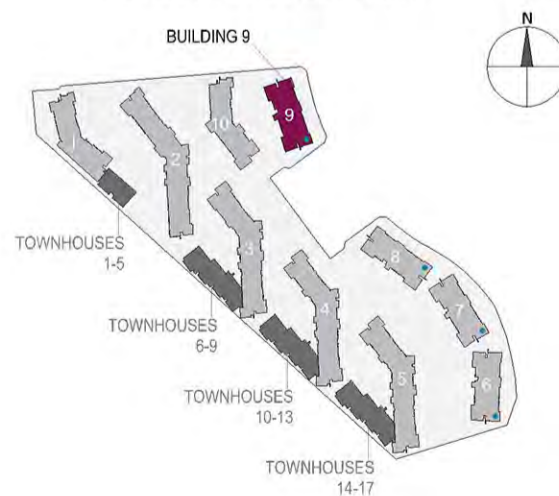

1,500 Sq. Ft.

1

B, G

FLOOR LEVEL

	14th level
	13th level
	12th level
	11th level
	10th level
	9th level
	8th level
	7th level
	6th level
	5th level
	4th level
	3rd level
206	2nd level
	1st level

FLOOR SHAPE

BUILDING LOCATION

Views Legend

- AD - Ain Dubai
- DM - Dubai Marina
- B - Boulevard
- G - Garden
- S - Seaview

3 BEDROOM APARTMENT | TYPE 1-1.a

Levels 3 to 12

10 Units	Net Area	Balcony Area	Total Area	Parking Bay	Views
303	1,921 Sq. Ft.	177 Sq. Ft.	2,098 Sq. Ft.	2	AD
403	1,920 Sq. Ft.	177 Sq. Ft.	2,097 Sq. Ft.	2	AD
503	1,920 Sq. Ft.	177 Sq. Ft.	2,097 Sq. Ft.	2	AD
603	1,920 Sq. Ft.	177 Sq. Ft.	2,097 Sq. Ft.	2	AD
703	1,920 Sq. Ft.	177 Sq. Ft.	2,097 Sq. Ft.	2	AD
803	1,920 Sq. Ft.	177 Sq. Ft.	2,097 Sq. Ft.	2	AD
903	1,920 Sq. Ft.	177 Sq. Ft.	2,097 Sq. Ft.	2	AD
1003	1,920 Sq. Ft.	177 Sq. Ft.	2,097 Sq. Ft.	2	AD
1103	1,920 Sq. Ft.	177 Sq. Ft.	2,097 Sq. Ft.	2	AD
1203	1,920 Sq. Ft.	177 Sq. Ft.	2,097 Sq. Ft.	2	AD