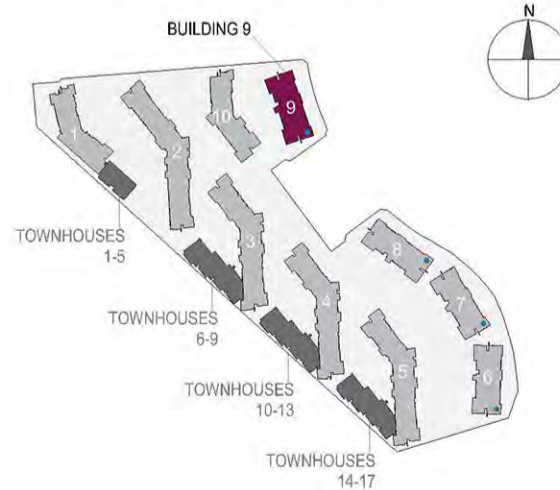

BUILDING LOCATION

Views Legend

- AD - Ain Dubai
- DM - Dubai Marina
- B - Boulevard
- G - Garden
- S - Seaview