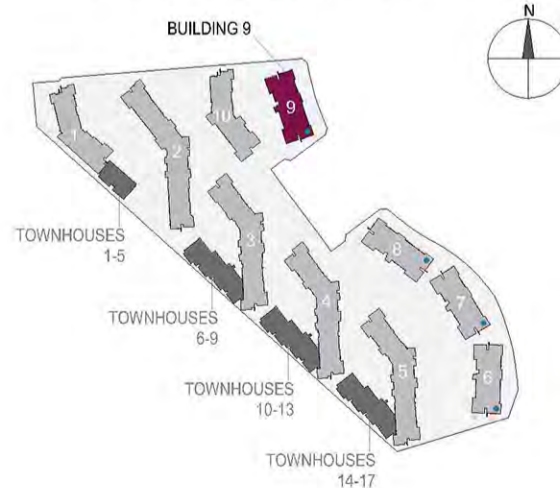

BUILDING LOCATION

Views Legend

- AD - Ain Dubai
- DM - Dubai Marina
- B - Boulevard
- G - Garden
- S - Seaview