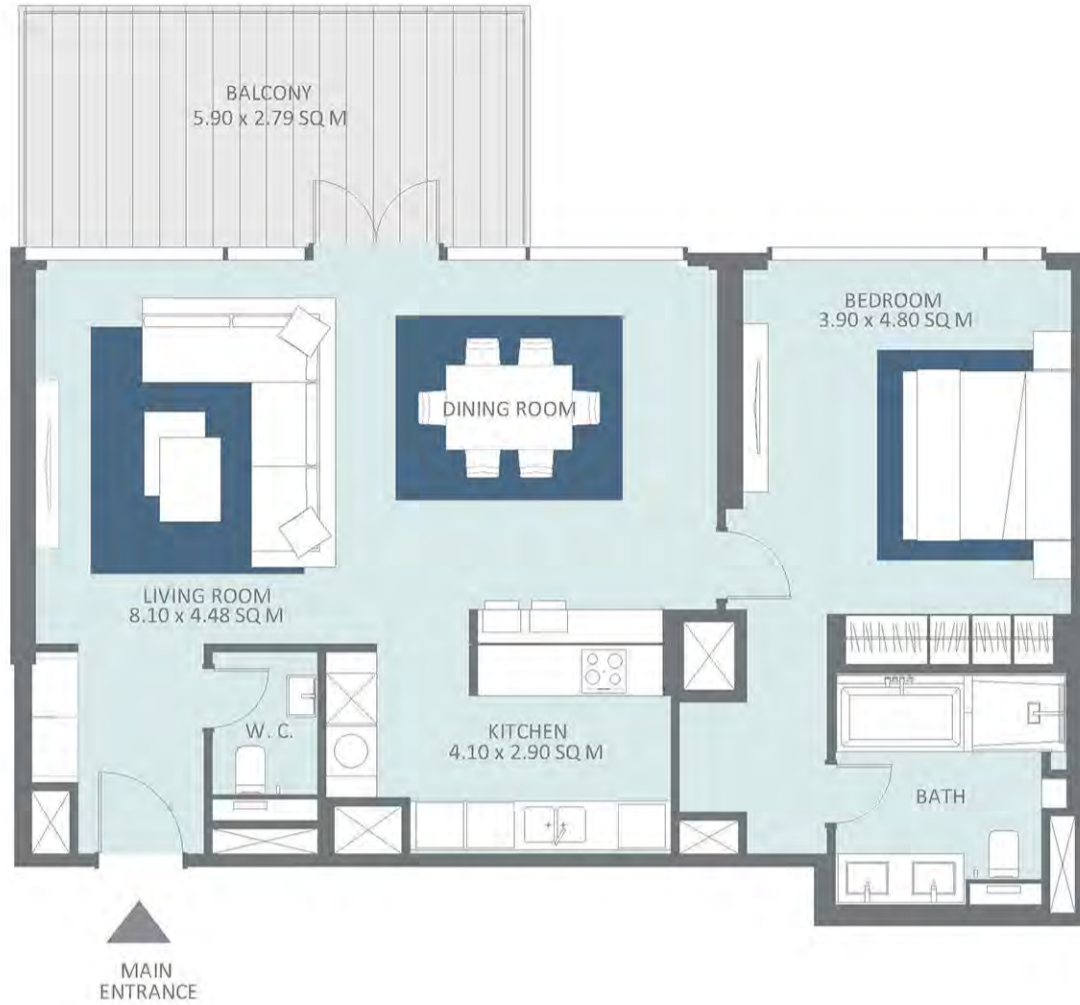

FLOOR SHAPE

BUILDING LOCATION

Views Legend

- AD - Ain Dubai
- DM - Dubai Marina
- B - Boulevard
- G - Garden
- S - Seaview

1 BEDROOM APARTMENT | TYPE 1-1

Levels 2 to 12

11 Units	Net Area	Balcony Area	Total Area	Parking Bay	Views
205	972 Sq. Ft.	179 Sq. Ft.	1,151 Sq. Ft.	1	G
305	971 Sq. Ft.	183 Sq. Ft.	1,154 Sq. Ft.	1	G
405	972 Sq. Ft.	183 Sq. Ft.	1,155 Sq. Ft.	1	G
505	972 Sq. Ft.	183 Sq. Ft.	1,155 Sq. Ft.	1	G
605	972 Sq. Ft.	183 Sq. Ft.	1,155 Sq. Ft.	1	G
705	972 Sq. Ft.	183 Sq. Ft.	1,155 Sq. Ft.	1	G
805	972 Sq. Ft.	183 Sq. Ft.	1,155 Sq. Ft.	1	G
905	972 Sq. Ft.	183 Sq. Ft.	1,155 Sq. Ft.	1	G
1005	972 Sq. Ft.	183 Sq. Ft.	1,155 Sq. Ft.	1	G
1105	972 Sq. Ft.	183 Sq. Ft.	1,155 Sq. Ft.	1	G
1205	972 Sq. Ft.	183 Sq. Ft.	1,155 Sq. Ft.	1	G