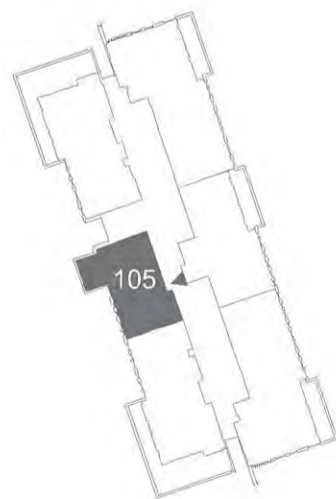

FLOOR LEVEL

14th level
13th level
12th level
11th level
10th level
9th level
8th level
7th level
6th level
5th level
4th level
3rd level
2nd level
104
1st level

FLOOR SHAPE

BUILDING LOCATION

Views Legend

- AD - Ain Dubai
- DM - Dubai Marina
- B - Boulevard
- G - Garden
- S - Seaview

105

969 Sq. Ft.

121 Sq. Ft.

1,090 Sq. Ft.

1

G

FLOOR LEVEL

	14th level
	13th level
	12th level
	11th level
	10th level
	9th level
	8th level
	7th level
	6th level
	5th level
	4th level
	3rd level
	2nd level
105	1st level

FLOOR SHAPE

BUILDING LOCATION

Views Legend

- AD - Ain Dubai
- DM - Dubai Marina
- B - Boulevard
- G - Garden
- S - Seaview

2 BEDROOM APARTMENT | TYPE 2-1

Level 1

1 Unit	Net Area	Balcony Area	Total Area	Parking Bay	Views
106	1,496 Sq. Ft.	581 Sq. Ft.	2,077 Sq. Ft.	1	B, G