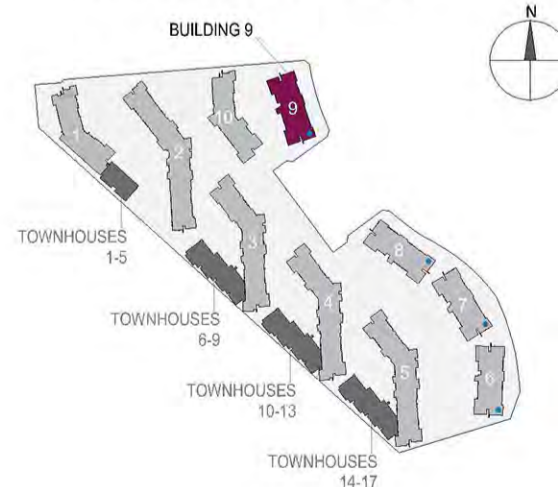

3 BEDROOM APARTMENT | TYPE 1-1B

Level 1

1 Unit	Net Area	Balcony Area	Total Area	Parking Bay	Views
101	1,930 Sq. Ft.	177 Sq. Ft.	2,107 Sq. Ft.	2	B, AD

FLOOR LEVEL

14th level
13th level
12th level
11th level
10th level
9th level
8th level
7th level
6th level
5th level
4th level
3rd level
2nd level
101
1st level

FLOOR SHAPE

BUILDING LOCATION

Views Legend

- AD - Ain Dubai
- DM - Dubai Marina
- B - Boulevard
- G - Garden
- S - Seaview

2 BEDROOM APARTMENT | TYPE 8-2

Levels 1 to 9, 11, 12

11 Units	Net Area	Balcony Area	Total Area	Parking Bay	Views
102	1,435 Sq. Ft.	175 Sq. Ft.	1,610 Sq. Ft.	1	AD
202	1,434 Sq. Ft.	170 Sq. Ft.	1,604 Sq. Ft.	1	AD
302	1,434 Sq. Ft.	174 Sq. Ft.	1,608 Sq. Ft.	1	AD
402	1,434 Sq. Ft.	174 Sq. Ft.	1,608 Sq. Ft.	1	AD
502	1,435 Sq. Ft.	174 Sq. Ft.	1,609 Sq. Ft.	1	AD
602	1,435 Sq. Ft.	174 Sq. Ft.	1,609 Sq. Ft.	1	AD
702	1,434 Sq. Ft.	174 Sq. Ft.	1,608 Sq. Ft.	1	AD
802	1,434 Sq. Ft.	174 Sq. Ft.	1,608 Sq. Ft.	1	AD
902	1,435 Sq. Ft.	174 Sq. Ft.	1,609 Sq. Ft.	1	AD
1102	1,412 Sq. Ft.	174 Sq. Ft.	1,586 Sq. Ft.	1	AD
1202	1,412 Sq. Ft.	174 Sq. Ft.	1,586 Sq. Ft.	1	AD

FLOOR LEVEL

	14th level
	13th level
1202	12th level
1102	11th level
	10th level
902	9th level
802	8th level
702	7th level
602	6th level
502	5th level
402	4th level
302	3rd level
202	2nd level
102	1st level

FLOOR SHAPE

BUILDING LOCATION

Views Legend

- AD - Ain Dubai
- DM - Dubai Marina
- B - Boulevard
- G - Garden
- S - Seaview

3 BEDROOM APARTMENT | TYPE 1-1B.a

Level 1

1 Unit

Net Area