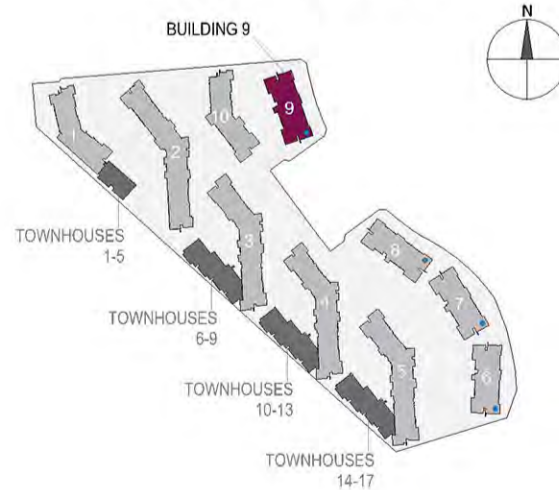

FLOOR SHAPE

BUILDING LOCATION

Views Legend

- AD - Ain Dubai
- DM - Dubai Marina
- B - Boulevard
- G - Garden
- S - Seaview

2 BEDROOM APARTMENT | TYPE 2-1

Level 1

1 Unit	Net Area	Balcony Area	Total Area	Parking Bay	Views
106	1,496 Sq. Ft.	581 Sq. Ft.	2,077 Sq. Ft.	1	B, G

FLOOR LEVEL

	14th level
	13th level
	12th level
	11th level
	10th level
	9th level
	8th level
	7th level
	6th level
	5th level
	4th level
	3rd level
	2nd level
106	1st level

FLOOR SHAPE

BUILDING LOCATION