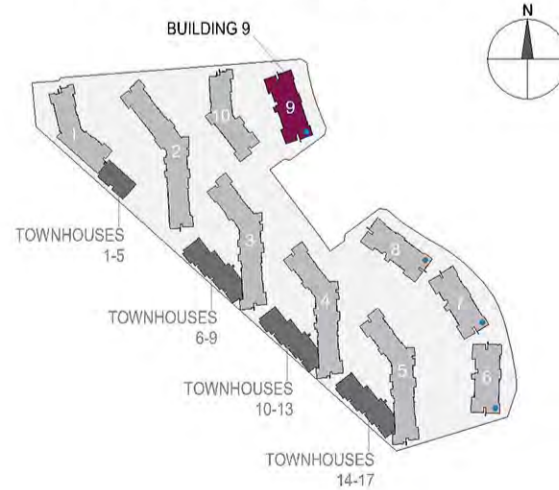

Balcony Area

Total Area

Parking Bay

Views

103

1,927 Sq. Ft.

177 Sq. Ft.

2,104 Sq. Ft.

2

AD

FLOOR LEVEL

	14th level
	13th level
	12th level
	11th level
	10th level
	9th level
	8th level
	7th level
	6th level
	5th level
	4th level
	3rd level
	2nd level
103	1st level

FLOOR SHAPE

BUILDING LOCATION

Views Legend

- AD - Ain Dubai
- DM - Dubai Marina
- B - Boulevard
- G - Garden
- S - Seaview

2 BEDROOM APARTMENT | TYPE 1-1

Level 1

1 Unit	Net Area	Balcony Area	Total Area	Parking Bay	Views
104	1,496 Sq. Ft.	576 Sq. Ft.	2,072 Sq. Ft.	1	G

FLOOR LEVEL

14th level
13th level
12th level
11th level
10th level
9th level
8th level
7th level
6th level
5th level
4th level
3rd level
2nd level
104
1st level

FLOOR SHAPE

BUILDING LOCATION

Views Legend

- AD - Ain Dubai
- DM - Dubai Marina
- B - Boulevard
- G - Garden
- S - Seaview