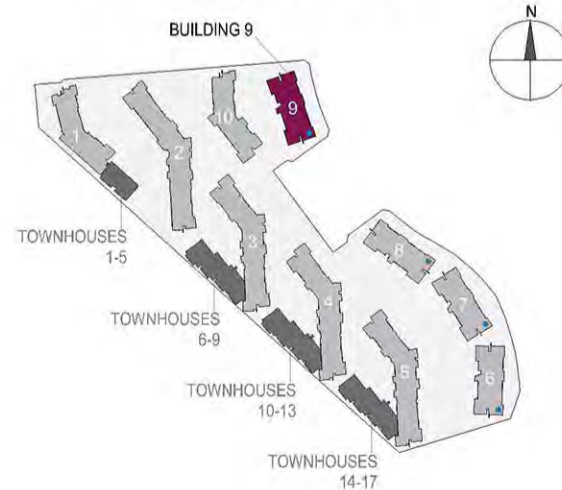

105

969 Sq. Ft.

121 Sq. Ft.

1,090 Sq. Ft.

1

G

FLOOR LEVEL

	14th level
	13th level
	12th level
	11th level
	10th level
	9th level
	8th level
	7th level
	6th level
	5th level
	4th level
	3rd level
	2nd level
105	1st level

FLOOR SHAPE

BUILDING LOCATION

Views Legend

- AD - Ain Dubai
- DM - Dubai Marina
- B - Boulevard
- G - Garden
- S - Seaview

2 BEDROOM APARTMENT | TYPE 2-1

Level 1

1 Unit	Net Area	Balcony Area	Total Area	Parking Bay	Views
106	1,496 Sq. Ft.	581 Sq. Ft.	2,077 Sq. Ft.	1	B, G