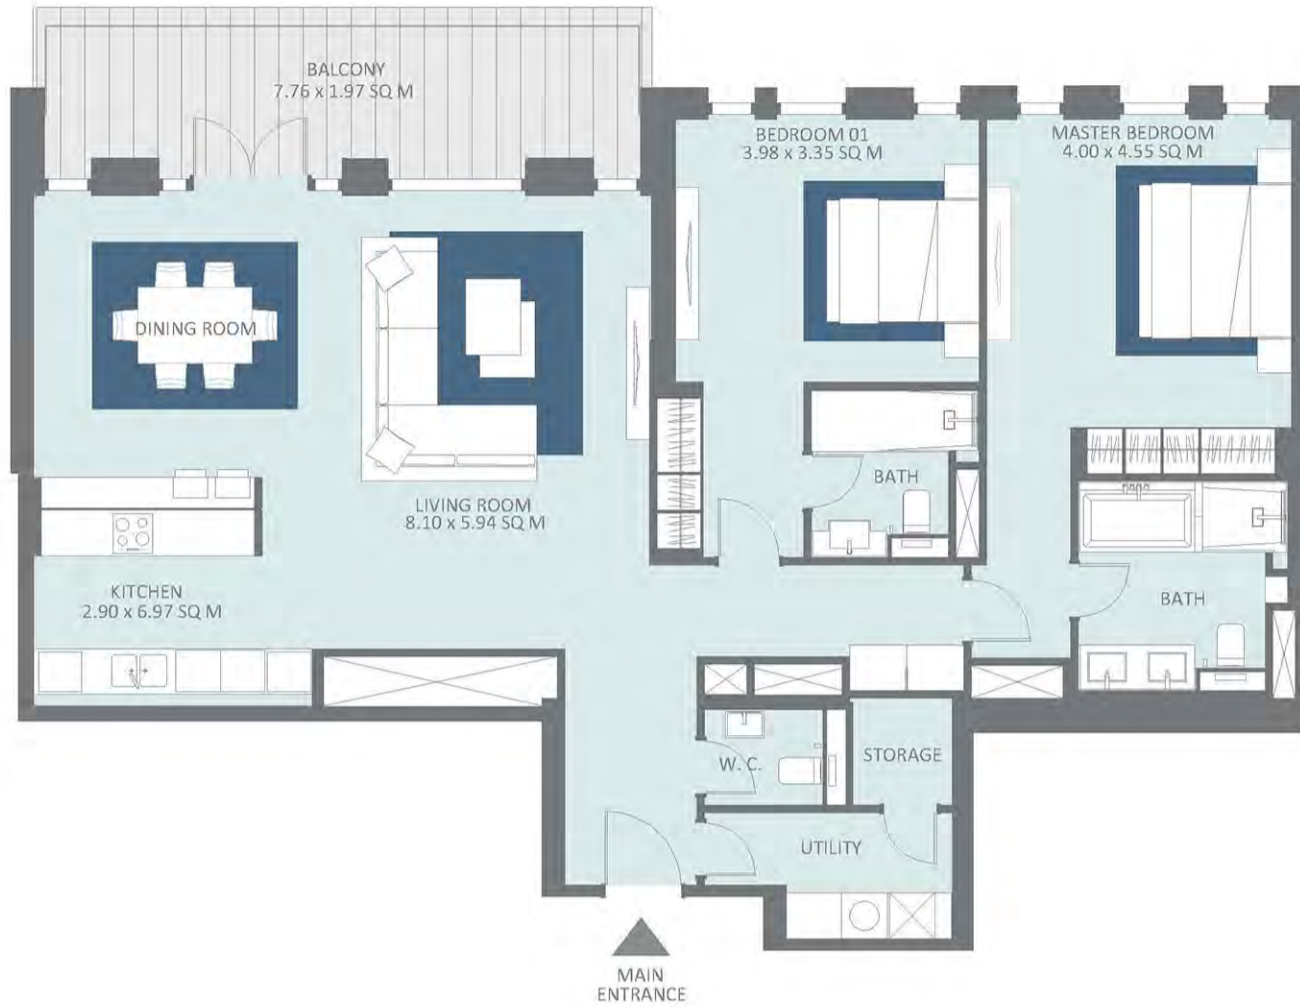

3 BEDROOM APARTMENT | TYPE 1-1B

Level 1

1 Unit	Net Area	Balcony Area	Total Area	Parking Bay	Views
101	1,930 Sq. Ft.	177 Sq. Ft.	2,107 Sq. Ft.	2	B, AD

FLOOR LEVEL

14th level
13th level
12th level
11th level
10th level
9th level
8th level
7th level
6th level
5th level
4th level
3rd level
2nd level
101
1st level

FLOOR SHAPE

BUILDING LOCATION

Views Legend

- AD - Ain Dubai
- DM - Dubai Marina
- B - Boulevard
- G - Garden
- S - Seaview

2 BEDROOM APARTMENT | TYPE 8-2

Levels 1 to 9, 11, 12

11 Units	Net Area	Balcony Area	Total Area	Parking Bay	Views
102	1,435 Sq. Ft.	175 Sq. Ft.	1,610 Sq. Ft.	1	AD
202	1,434 Sq. Ft.	170 Sq. Ft.	1,604 Sq. Ft.	1	AD
302	1,434 Sq. Ft.	174 Sq. Ft.	1,608 Sq. Ft.	1	AD
402	1,434 Sq. Ft.	174 Sq. Ft.	1,608 Sq. Ft.	1	AD
502	1,435 Sq. Ft.	174 Sq. Ft.	1,609 Sq. Ft.	1	AD
602	1,435 Sq. Ft.	174 Sq. Ft.	1,609 Sq. Ft.	1	AD
702	1,434 Sq. Ft.	174 Sq. Ft.	1,608 Sq. Ft.	1	AD
802	1,434 Sq. Ft.	174 Sq. Ft.	1,608 Sq. Ft.	1	AD
902	1,435 Sq. Ft.	174 Sq. Ft.	1,609 Sq. Ft.	1	AD
1102	1,412 Sq. Ft.	174 Sq. Ft.	1,586 Sq. Ft.	1	AD
1202	1,412 Sq. Ft.	174 Sq. Ft.	1,586 Sq. Ft.	1	AD

FLOOR LEVEL

	14th level
	13th level
1202	12th level
1102	11th level
	10th level
902	9th level
802	8th level
702	7th level
602	6th level
502	5th level
402	4th level
302	3rd level
202	2nd level
102	1st level

FLOOR SHAPE

BUILDING LOCATION

Views Legend

- AD - Ain Dubai
- DM - Dubai Marina
- B - Boulevard
- G - Garden
- S - Seaview

3 BEDROOM APARTMENT | TYPE 1-1B.a

Level 1

1 Unit

Net Area