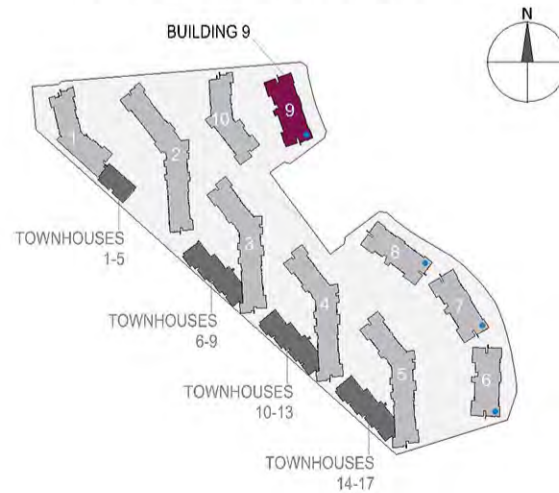

BUILDING LOCATION

Views Legend

- AD - Ain Dubai
- DM - Dubai Marina
- B - Boulevard
- G - Garden
- S - Seaview