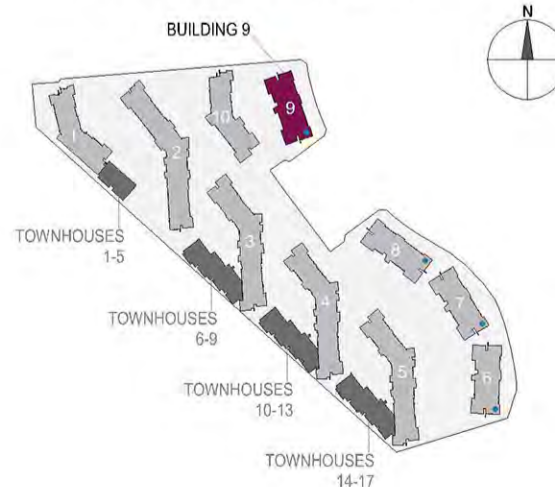

BUILDING LOCATION

Views Legend

- AD - Ain Dubai
- DM - Dubai Marina
- B - Boulevard
- G - Garden
- S - Seaview