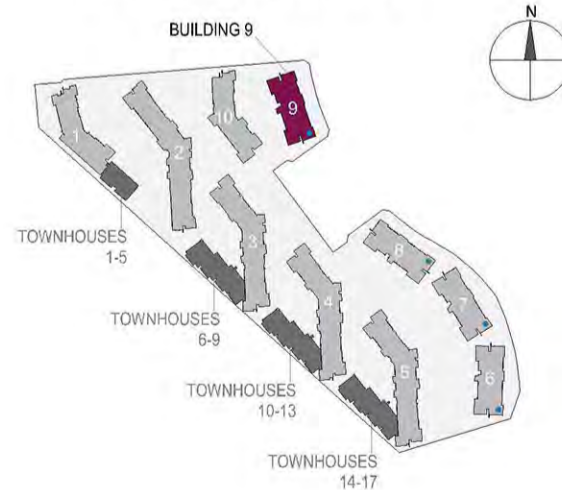

3 BEDROOM APARTMENT | TYPE 1-1B

Level 1

1 Unit	Net Area	Balcony Area	Total Area	Parking Bay	Views
101	1,930 Sq. Ft.	177 Sq. Ft.	2,107 Sq. Ft.	2	B, AD

FLOOR LEVEL

14th level
13th level
12th level
11th level
10th level
9th level
8th level
7th level
6th level
5th level
4th level
3rd level
2nd level
101
1st level

FLOOR SHAPE

BUILDING LOCATION

Views Legend

- AD - Ain Dubai
- DM - Dubai Marina
- B - Boulevard
- G - Garden
- S - Seaview

2 BEDROOM APARTMENT | TYPE 8-2

Levels 1 to 9, 11, 12

11 Units	Net Area	Balcony Area	Total Area	Parking Bay	Views
102	1,435 Sq. Ft.	175 Sq. Ft.	1,610 Sq. Ft.	1	AD
202	1,434 Sq. Ft.	170 Sq. Ft.	1,604 Sq. Ft.	1	AD
302	1,434 Sq. Ft.	174 Sq. Ft.	1,608 Sq. Ft.	1	AD
402	1,434 Sq. Ft.	174 Sq. Ft.	1,608 Sq. Ft.	1	AD
502	1,435 Sq. Ft.	174 Sq. Ft.	1,609 Sq. Ft.	1	AD
602	1,435 Sq. Ft.	174 Sq. Ft.	1,609 Sq. Ft.	1	AD
702	1,434 Sq. Ft.	174 Sq. Ft.	1,608 Sq. Ft.	1	AD
802	1,434 Sq. Ft.	174 Sq. Ft.	1,608 Sq. Ft.	1	AD
902	1,435 Sq. Ft.	174 Sq. Ft.	1,609 Sq. Ft.	1	AD
1102	1,412 Sq. Ft.	174 Sq. Ft.	1,586 Sq. Ft.	1	AD
1202	1,412 Sq. Ft.	174 Sq. Ft.	1,586 Sq. Ft.	1	AD